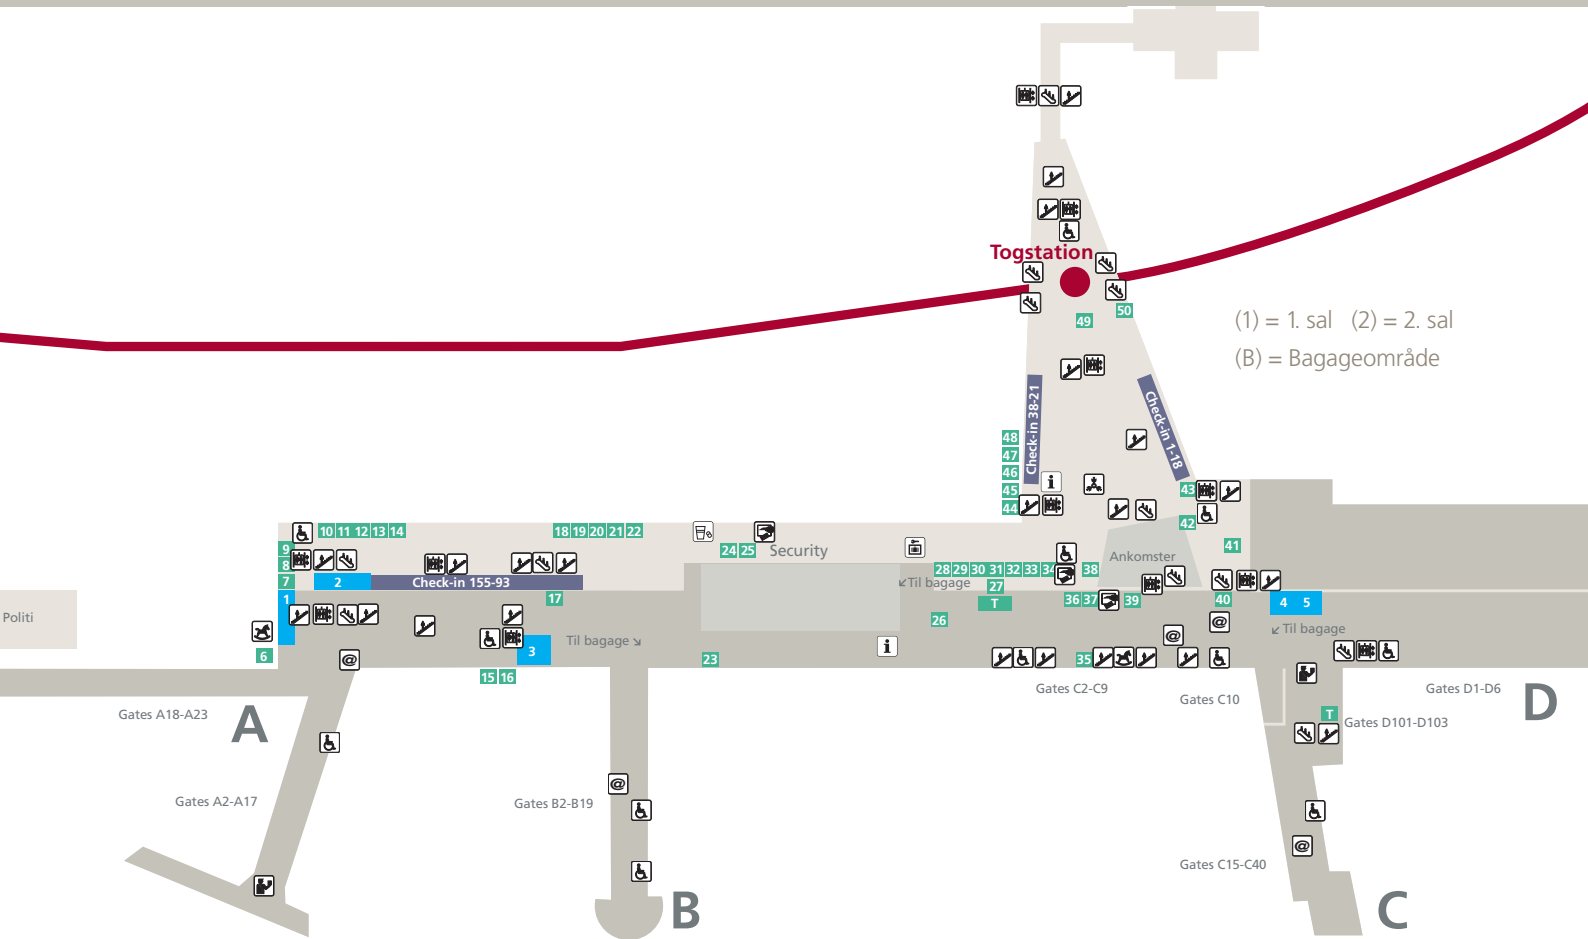

## Restauranter/Caféer/Barer

- |    |                            |
|----|----------------------------|
| 2  | To:Go                      |
| 3  | Kitchen & Co               |
| 4  | A Hereford Beefstouw       |
| 5  | Café Karen Blixen          |
| 6  | Hos Bryggeren              |
| 7  | Eyecon / Eyecon Bar        |
| 8  | Alfredo's Espresso         |
| 9  | Salmon House / Seafood Bar |
| 10 | Asta Bar                   |
| 11 | Gino's Pasta               |
| 12 | Caviar House / Seafood Bar |
| 13 | To:Go                      |
| 14 | Caffè Ritazza              |
| 15 | Steff's Place              |
| 16 | Steff's Place              |
| 17 | Segafredo                  |
| 18 | Go Coffe                   |
| 19 | Burger King                |
| 20 | Ciao                       |
| 21 | Baresso                    |
| 22 | Steff's Place              |

## Tax-Free

- |   |                              |
|---|------------------------------|
| 1 | Tax-Free Satellit A          |
| 2 | Sv. Michelsen Chocolate Shop |
| 3 | Tax-Free Satellit B          |
| 4 | The Tax-Free Shop            |
| 5 | Arrival Shop(B)              |
| 6 | Sv. Michelsen Chocolate Shop |
| 7 | Tax-Free Satellit C          |

# Transit område - Faciliteter